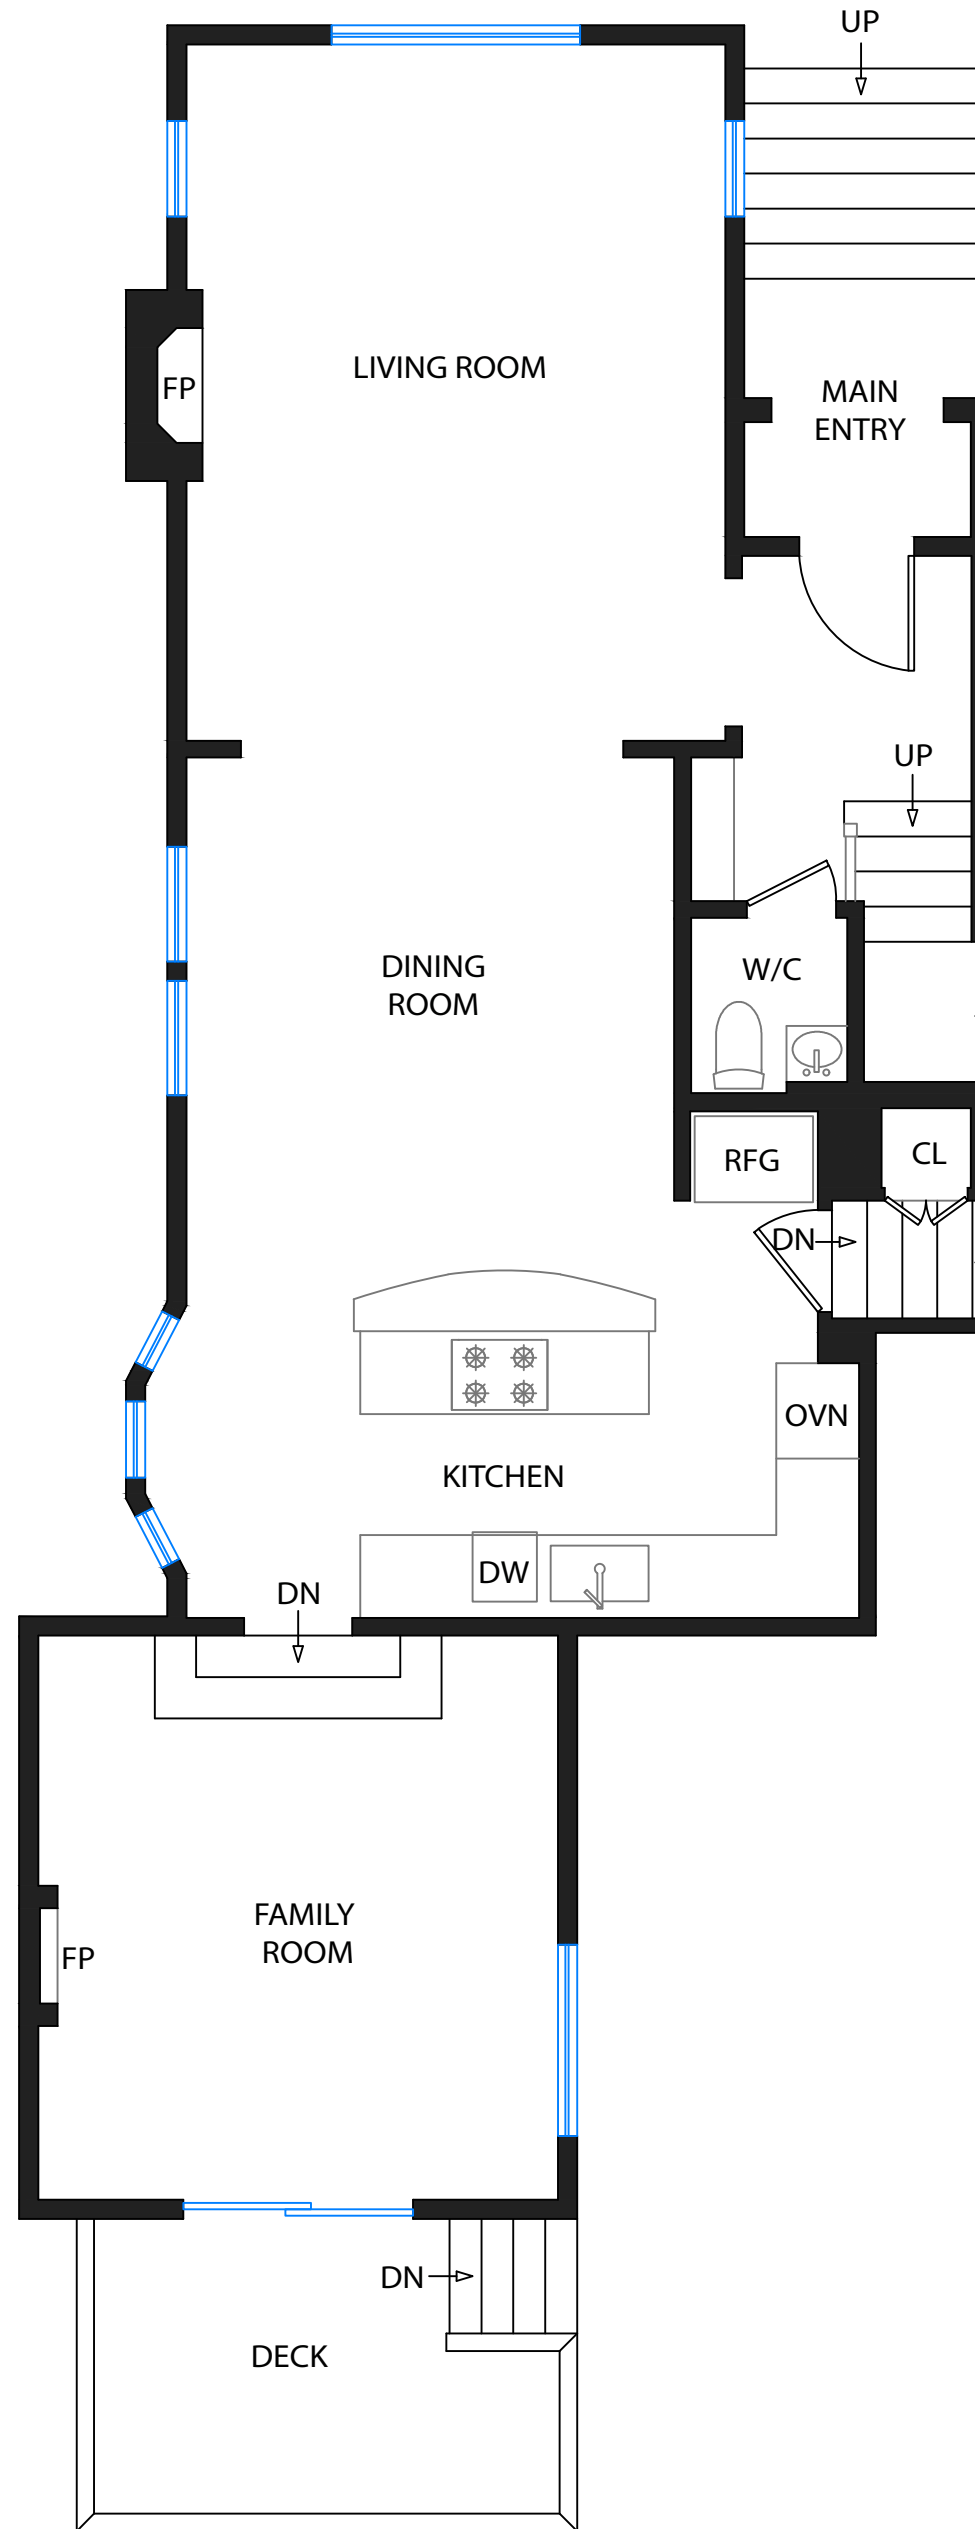

# 120 22nd Ave.

San Mateo, CA. 94403

## MAIN LEVEL

## UPPER LEVEL

## LOWER LEVEL